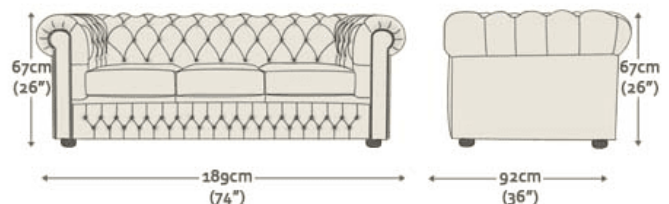

Seat Cushion Width	132 cm
Seat Cushion Depth	61 cm
Seat Height	43 cm
Overall Height	67cm
Overall Width	189 cm
Overall Depth	92 cm

#### Overall Dimensions:

Width 189 cm, Height 67 cm, Depth 92 cm

#### Seat Size:

Width 132 cm, Height 43 cm, Depth 61 cm

N.B: All measurements are approximate